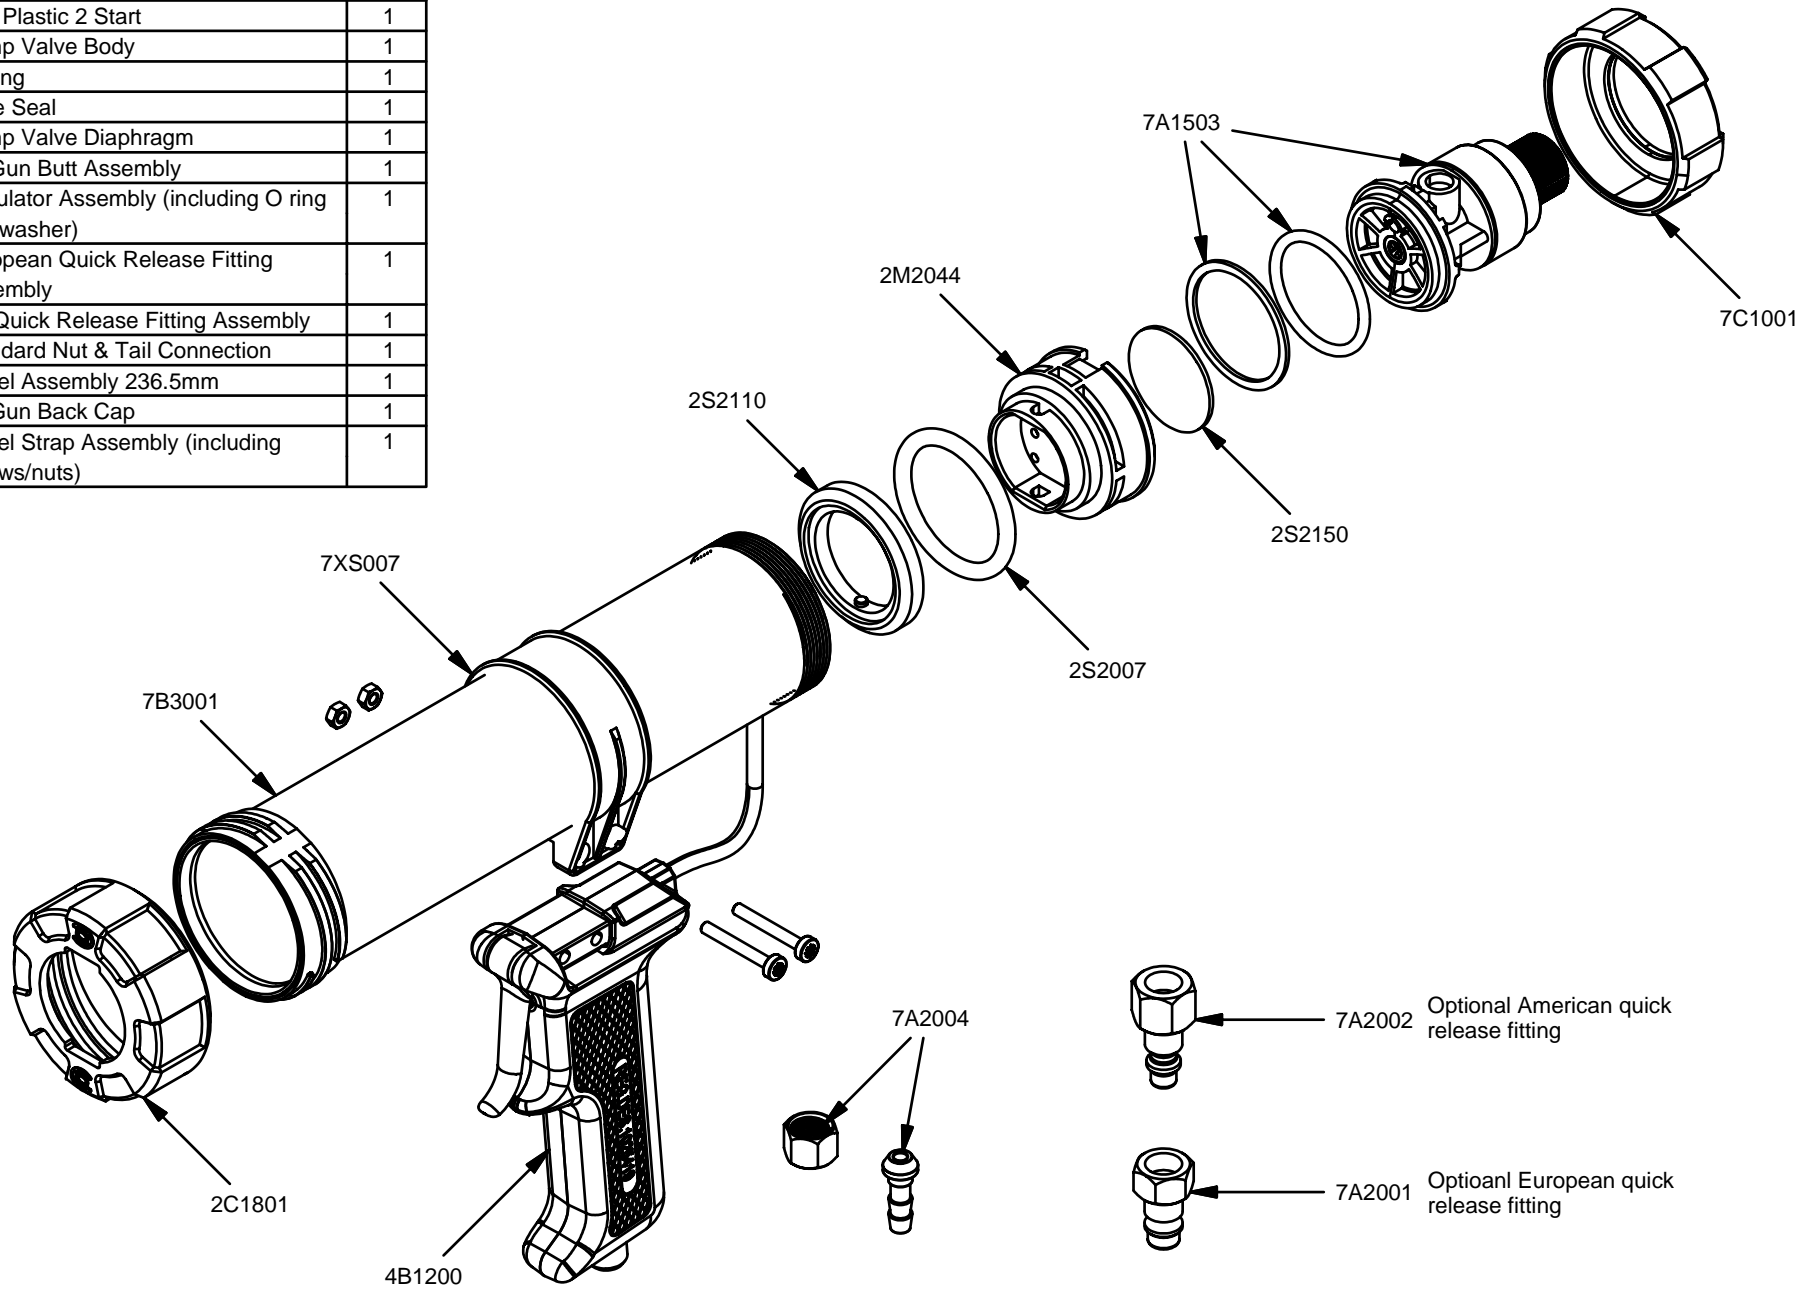

Parts List		
STOCK No	DESCRIPTION	QTY
2C1801	Cap Plastic 2 Start	1
2M2044	Dump Valve Body	1
2S2007	O Ring	1
2S2110	Face Seal	1
2S2150	Dump Valve Diaphragm	1
4B1200	Air Gun Butt Assembly	1
7A1503	Regulator Assembly (including O ring and washer)	1
7A2001	European Quick Release Fitting Assembly	1
7A2002	US Quick Release Fitting Assembly	1
7A2004	Standard Nut & Tail Connection	1
7B3001	Barrel Assembly 236.5mm	1
7C1001	Air Gun Back Cap	1
7XS007	Barrel Strap Assembly (including screws/nuts)	1

Airflow I 310 Cartridge

www.pccox.co.uk
 sales@pccox.co.uk
 TEL:44(0)1635 264500

REV	DATE
E	05/01/2005

Parts List		
STOCK No	DESCRIPTION	QTY
2C1801	Cap Plastic 2 Start	1
2M2044	Dump Valve Body	1
2S2007	O Ring	1
2S2110	Face Seal	1
2S2150	Dump Valve Diaphragm	1
4B1200	Air Gun Butt Assembly	1
7A1503	Regulator Assembly (including O ring and washer)	1
7A2001	European Quick Release Fitting Assembly	1
7A2002	US Quick Release Fitting Assembly	1
7A2004	Standard Nut & Tail Connection	1
7B3001	Barrel Assembly 236.5mm	1
7C1001	Air Gun Back Cap	1
7XS007	Barrel Strap Assembly (including screws/nuts)	1