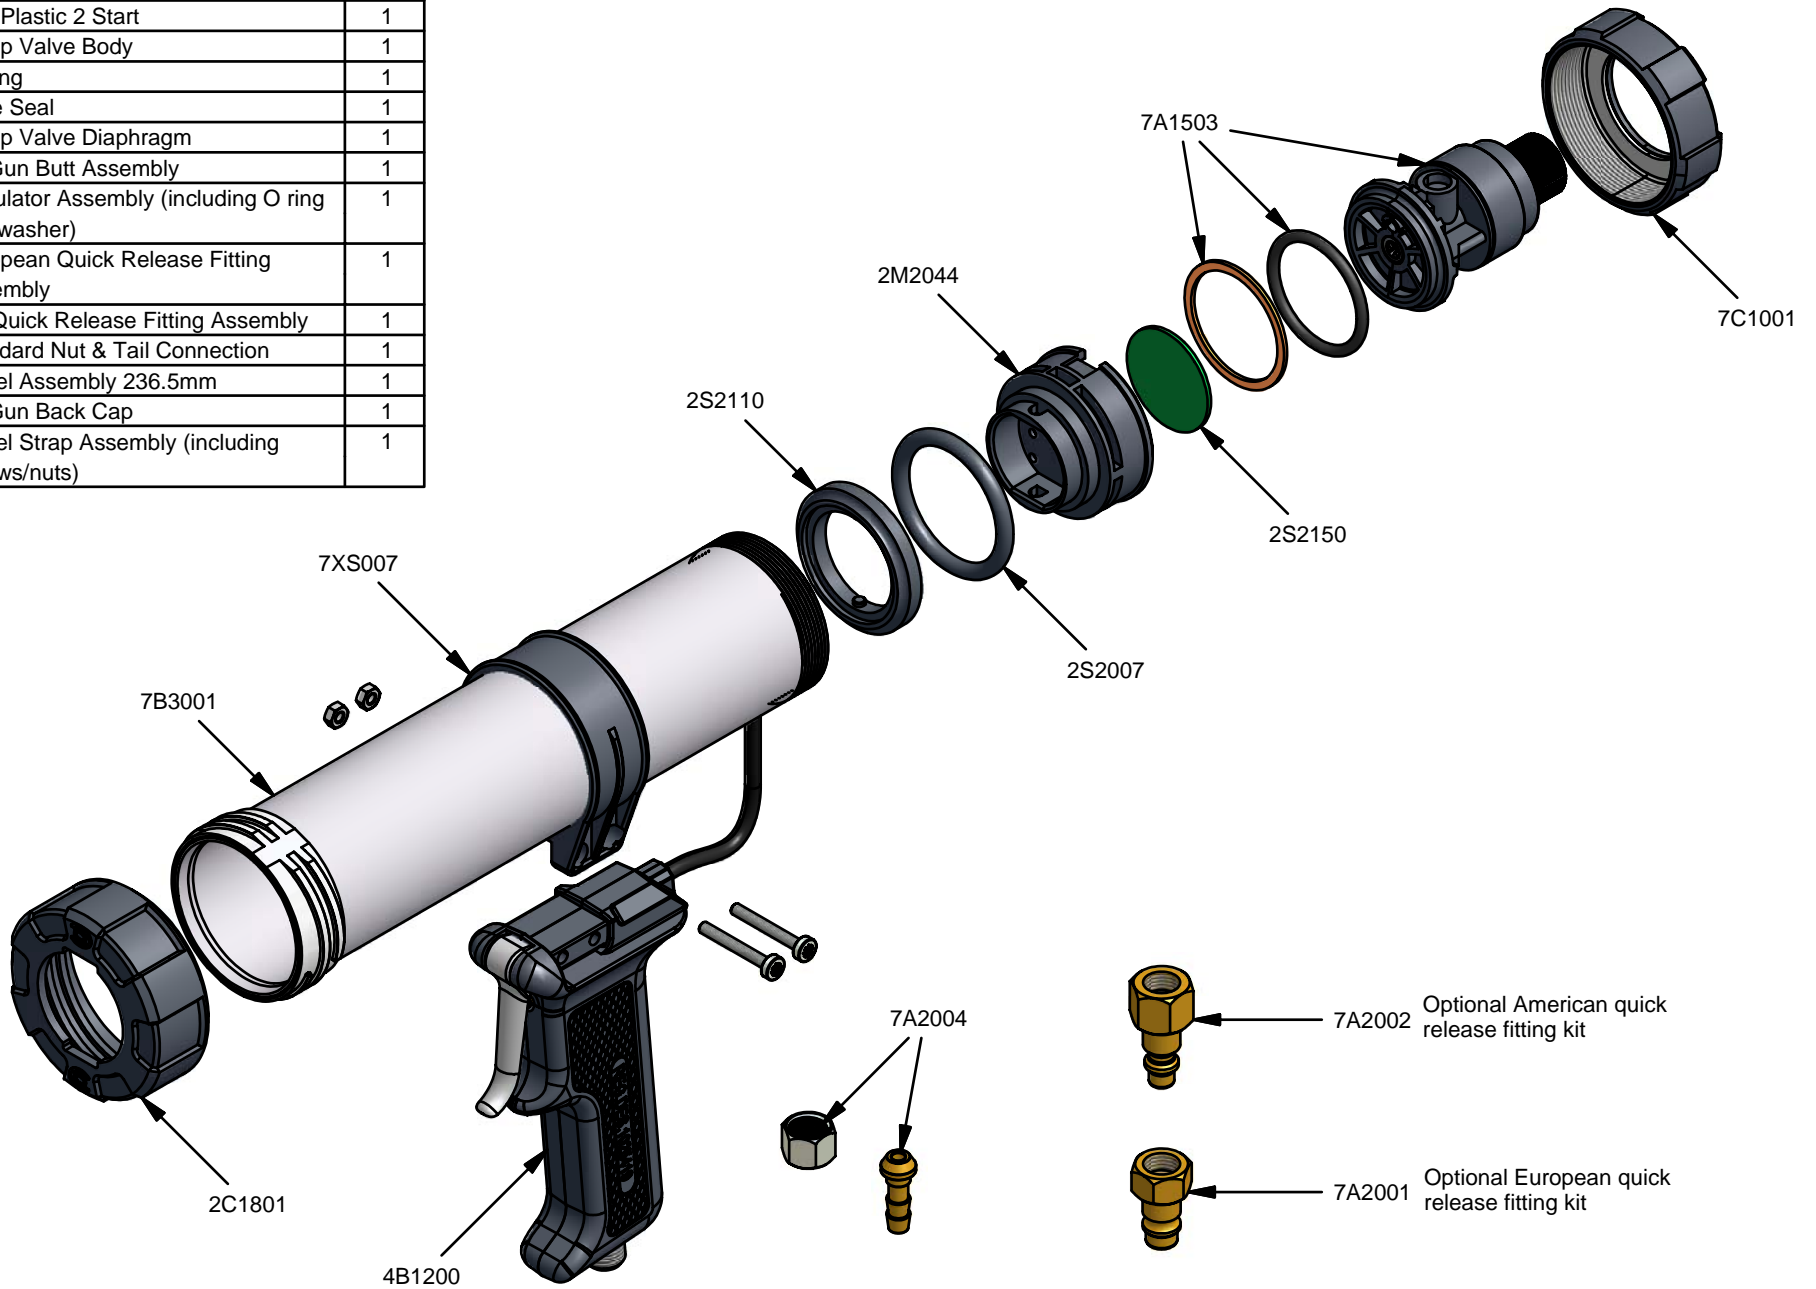

Parts List		
STOCK No	DESCRIPTION	QTY
2C1801	Cap Plastic 2 Start	1
2M2044	Dump Valve Body	1
2S2007	O Ring	1
2S2110	Face Seal	1
2S2150	Dump Valve Diaphragm	1
4B1200	Air Gun Butt Assembly	1
7A1503	Regulator Assembly (including O ring and washer)	1
7A2001	European Quick Release Fitting Assembly	1
7A2002	US Quick Release Fitting Assembly	1
7A2004	Standard Nut & Tail Connection	1
7B3001	Barrel Assembly 236.5mm	1
7C1001	Air Gun Back Cap	1
7XS007	Barrel Strap Assembly (including screws/nuts)	1

Airflow I 310 Cartridge

www.pccox.co.uk
 sales@pccox.co.uk
 TEL:44(0)1635 264500

REV	DATE
E	05/01/2005

Parts List		
STOCK No	DESCRIPTION	QTY
2C1801	Cap Plastic 2 Start	1
2M2044	Dump Valve Body	1
2S2007	O Ring	1
2S2110	Face Seal	1
2S2150	Dump Valve Diaphragm	1
4B1200	Air Gun Butt Assembly	1
7A1503	Regulator Assembly (including O ring and washer)	1
7A2001	European Quick Release Fitting Assembly	1
7A2002	US Quick Release Fitting Assembly	1
7A2004	Standard Nut & Tail Connection	1
7B3001	Barrel Assembly 236.5mm	1
7C1001	Air Gun Back Cap	1
7XS007	Barrel Strap Assembly (including screws/nuts)	1